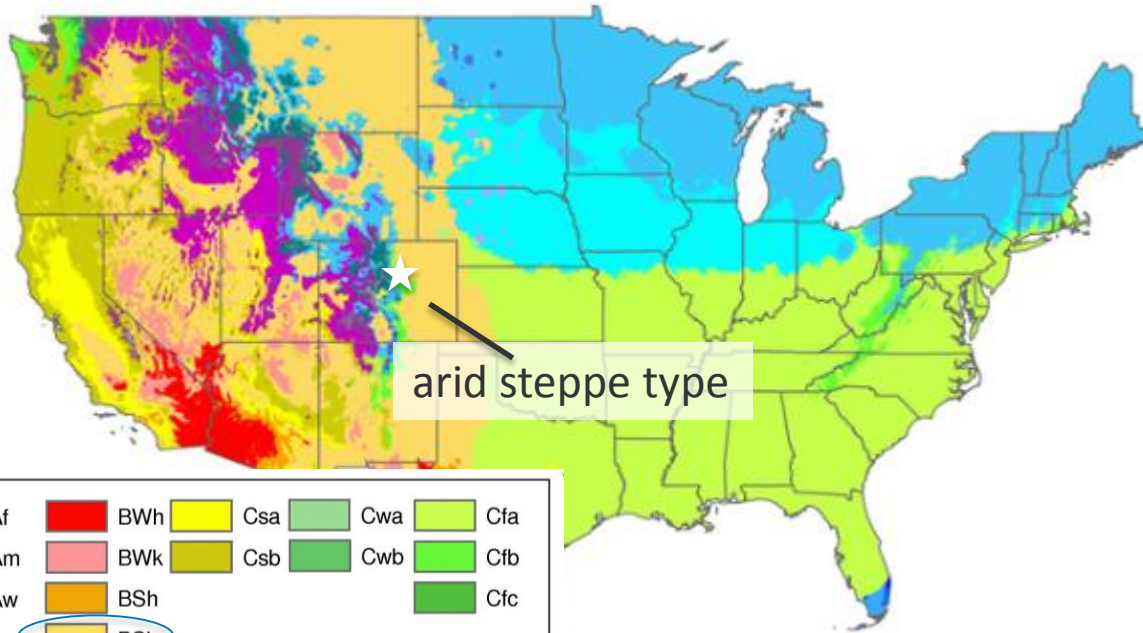

2018
bifi PV
workshop
Denver

Welcome to BifiPV 2018!

naturblau+++

A panoramic view of the Denver skyline under a clear blue sky. The city features a variety of skyscrapers, including the prominent, curved, brown skyscraper on the left. In the background, the snow-capped Rocky Mountains are visible. The text 'Denver' is overlaid in large white font on the left side of the image.

Denver

the 1609m city

Köppen climate types of the United States

arid steppe type

High elevation, dry conditions:

- Drink lots (of water)
- Apply sunscreen
- Take it easy!

Have Fun!

Credit: Keystone Resort