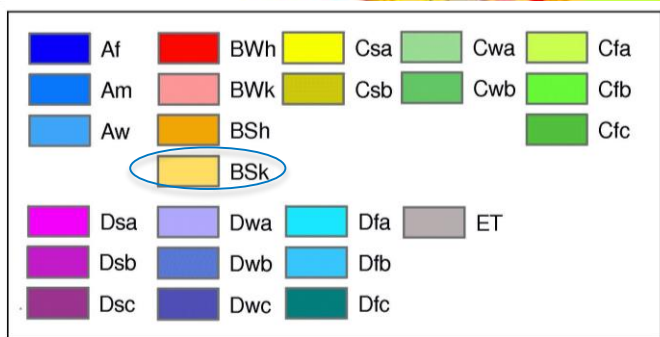

2018
bifi PV
workshop
Denver

Welcome to BifiPV 2018!

naturblau+++

A panoramic view of the Denver skyline under a clear blue sky. The city features a variety of skyscrapers, including the prominent, curved, brown skyscraper on the left. In the background, the snow-capped Rocky Mountains are visible. The text 'Denver' is overlaid in large white font on the left side of the image.

Denver

the 1609m city

Köppen climate types of the United States

arid steppe type

High elevation, dry conditions:

- Drink lots (of water)
- Apply sunscreen
- Take it easy!

Have Fun!

Credit: Keystone Resort